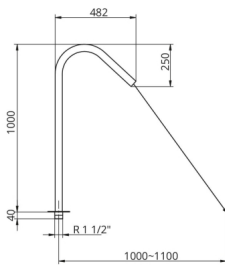

Water Jet Tahiti AISI316 1 1/2"

Water Jet Tahiti AISI316 1 1/2"

Rating: Not Rated Yet

Price

Base price with tax 316 €

Price with discount 249 €

Water Jet Tahiti

Sales price 316 €