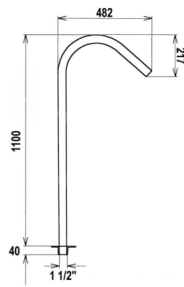

Water Jet Tahiti AISI316 1 1/2"

Water Jet Tahiti AISI316 1 1/2"

Rating: Not Rated Yet

Price

Base price with tax 316 €

Price with discount 249 €

Water Jet Tahiti

Sales price 316 €