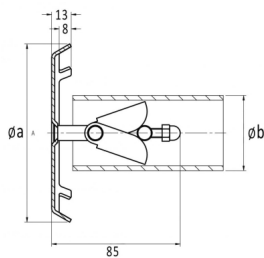

Szívóidom D50-63 2" betonos

Rating: Not Rated Yet

Price

Base price with tax 239 €

Price with discount 188 €

Sales price 239 €

Sales price without tax 188 €

Discount