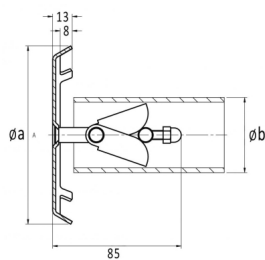

Szívóidom D50-63 2 1/2" fóliás

Rating: Not Rated Yet

Price

Base price with tax 280 €

Price with discount 221 €

Sales price 280 €

Sales price without tax 221 €

Discount